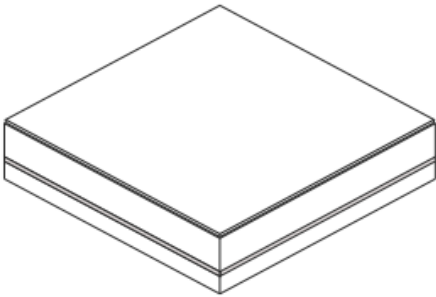

GL

DECCA | CONTRACT

EDGES AND VENEER BORDERS

Reveal with Pinstrip

Open Reveal

Finger Route Pull with Backplate
Available in Powercoat or Premium metal.

STANDARD VENEER GRAIN DIRECTION

DESK and TABLE DESK TOP

Standard grain runs parallel to length on work surface tops.

CREDENZA

4 side edge profiles on credenzas are all four sides standard. Standard grain runs parallel to length on credenza top.

CREDENZA with DESK EXTENSION