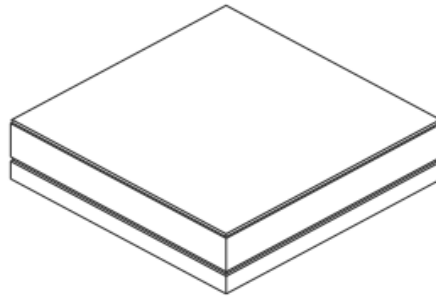

GL

DECCA | CONTRACT

EDGES AND VENEER BORDERS

Reveal with Pinstrip

Open Reveal

Finger Route Pull with Backplate
Available in Powercoat or Premium metal.

STANDARD VENEER GRAIN DIRECTION

DESK and TABLE DESK TOP

Standard grain runs parallel to length on work surface tops.

CREDENZA

4 side edge profiles on credenzas are all four sides standard. Standard grain runs parallel to length on credenza top.

CREDENZA with DESK EXTENSION