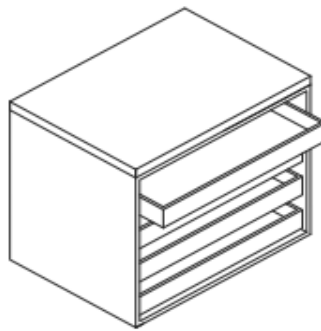

Standard grain runs parallel to length on work surface tops.

CREDENZA

4 side edge profiles on credenzas are all four sides standard. Standard grain runs parallel to length on credenza top.

CREDENZA with DESK EXTENSION

Concealed Box Box File

File File Drawer

Description		Standard Veneer	Width	Depth	Height	Knee Space
<p>Double Pedestal Desk with 4" recessed modesty panel</p> 	GL D7839LBRB	8782	78	39	29.5	42
	GL D7839LFRB					
	GL D7839LBRF					
	GL D8442LBRB	8824	84	42	29.5	48
	GL D8442LFRB					
	GL D8442LBRF					
	GL D9648LBRB	8909	96	48	29.5	60
	GL D9648LFRB					
	GL D9648LBRF					
<p>Double Pedestal Desk 4 pile drawers, 2 sides continuous shelf</p> 	GL D7839LERE	9134	78	39	29.5	42
	GL D8442LERE	9176	84	42	29.5	48
	GL D9648LERE	9260	96	48	29.5	60