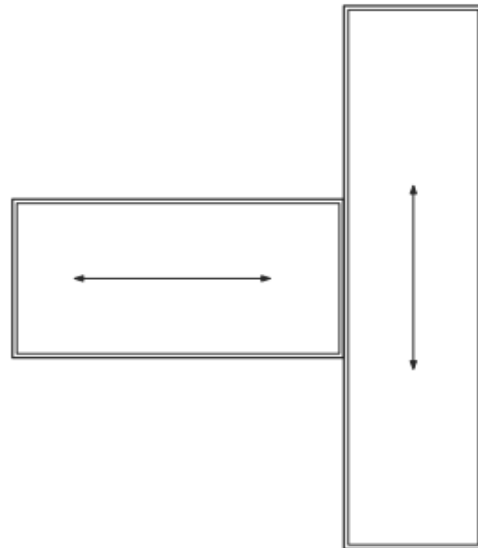

CREDENZA with DESK EXTENSION