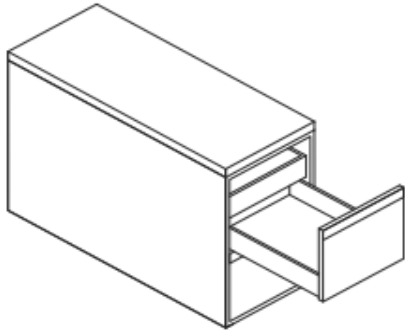

Standard grain runs parallel to length on work surface tops.

CREDENZA

4 side edge profiles on credenzas are all four sides standard. Standard grain runs parallel to length on credenza top.

CREDENZA with DESK EXTENSION

Concealed Box Box File

File File Drawer

Description		Standard Veneer	Width	Depth	Height	Knee Space
<p>Double Pedestal Desk with 4" recessed modesty panel</p> 	GL D7839LBRB	8782	78	39	29.5	42
	GL D7839LFRB					
	GL D7839LBRF					
	GL D8442LBRB	8824	84	42	29.5	48
	GL D8442LFRB					
	GL D8442LBRF					
	GL D9648LBRB	8909	96	48	29.5	60
	GL D9648LFRB					
	GL D9648LBRF					
<p>Double Pedestal Desk 4 pile drawers, 2 sides continuous shelf</p> 	GL D7839LERE	9134	78	39	29.5	42
	GL D8442LERE	9176	84	42	29.5	48
	GL D9648LERE	9260	96	48	29.5	60