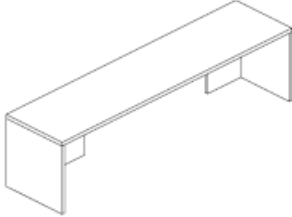

Description	Standard Veneer	Width	Depth	Height	Knee Space	
Open Credenza no modesty panel	GL CR7224	5044	72	24	29.5	70
	GL CR7230	5095	72	30	29.5	70
	GL CR7824	5158	78	24	29.5	76
	GL CR7830	5209	78	30	29.5	76
	GL CR8424	5410	84	24	29.5	82
	GL CR8430	5464	84	30	29.5	82
	GL CR9024	5661	90	24	29.5	88
	GL CR9030	5717	90	30	29.5	88
	GL CR9624	5913	96	24	29.5	94
	GL CR9630	5973	96	30	29.5	94
	GL CR10224	7390	102	24	29.5	100
	GL CR10230	7464	102	3	29.5	100
	GL CR10824	7536	108	24	29.5	106
	GL CR10830	7612	108	30	29.5	106

Notes

FINISHES

For a complete list of finishes
please go to www.deccacontract.com

Dimensions are in inches and approximate.

Contact Customer Service if dimensions are critical.

* Indicates model illustrated by line drawing.