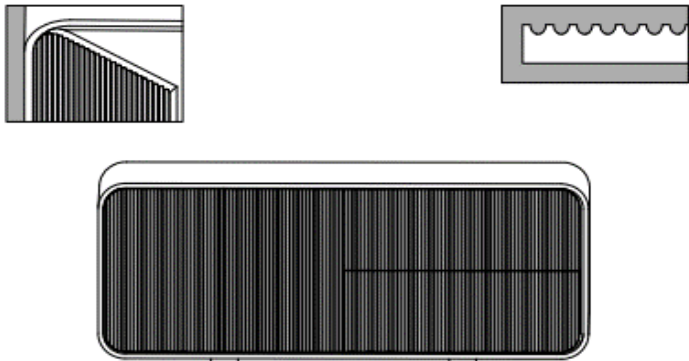

COMPASS

STANDARD VENEER

SCULPTED OPTIONS

FLUME

SIERRA

DESCRIPTION	MODEL	STANDARD VENEER	CONTRASTING SURROUND	SCULPTED FACE UPCHARGE	FINISHED BACK UPCHARGE	WIDTH	DEPTH	HEIGHT
Console with glass shelf	GL CL601530	10517	11043	--	526	60	15	30
	GL CL721530	10632	11164	--	532	72	15	30

Credenza closed storage center glass shelf	GL CCR9020BCSBC	19494	15992	5848	975	90	20	30
	GL CCR10820BCSBC	21354	22422	6406	1068	108	20	30

	GL CCR12020BCSBC	22302	23417	6691	1115	120	20	30
	GL CCR14420BCSBC	23572	24751	7072	1179	144	20	30

*** No upcharge for wood shelf option. ***

NOTE

FINISHES

For a complete list of finishes
please go to www.deccacontract.com

Dimensions are in inches and are approximate.
Contact Customer Service if dimensions are critical.

NOTE

FINISHES

For a complete list of finishes
please go to www.deccacontract.com

Contact Customer Service if dimensions are critical.

* Indicates model illustrated by line drawing.

DESCRIPTION	MODEL	STANDARD VENEER	CONTRASTING SURROUND	SCULPTED FACE UPCHARGE	FINISHED BACK UPCHARGE	WIDTH	DEPTH	HEIGHT
Credenza closed storage trash bin left	GL CCR7220BC	19769	20757	5931	988	72	20	30
	GL CCR8420BC	19949	20946	5985	997	84	20	30
	GL CCR9020BC	20129	21135	6039	1006	90	20	30
	GL CCR10820BC	22697	23832	6809	1135	108	20	30
	GL CCR12020BC	22877	24021	6863	1144	120	20	30
	GL CCR14420BC	25626	26907	7688	1281	144	20	30