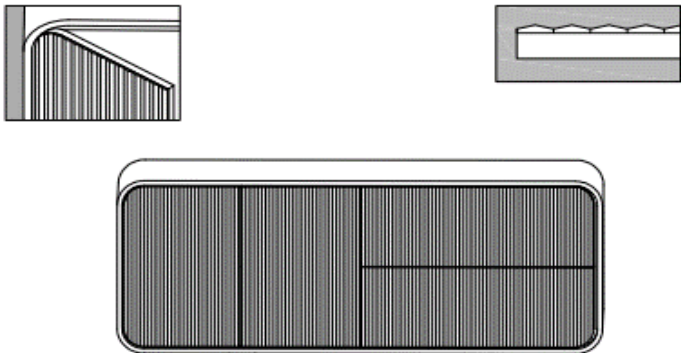

COMPASS

STANDARD VENEER

SCULPTED OPTIONS

FLUME

SIERRA

DESCRIPTION	MODEL	STANDARD VENEER	CONTRASTING SURROUND	SCULPTED FACE UPCHARGE	FINISHED BACK UPCHARGE	WIDTH	DEPTH	HEIGHT
Console with glass shelf	GL CL601530	10517	11043	--	526	60	15	30
	GL CL721530	10632	11164	--	532	72	15	30

Credenza closed storage center glass shelf	GL CCR9020BCSBC	19494	15992	5848	975	90	20	30
	GL CCR10820BCSBC	21354	22422	6406	1068	108	20	30

	GL CCR12020BCSBC	22302	23417	6691	1115	120	20	30
	GL CCR14420BCSBC	23572	24751	7072	1179	144	20	30

*** No upcharge for wood shelf option. ***

NOTE

FINISHES

For a complete list of finishes
please go to www.deccacontract.com

Dimensions are in inches and are approximate.
Contact Customer Service if dimensions are critical.

NOTE

FINISHES

For a complete list of finishes
please go to www.deccacontract.com

Contact Customer Service if dimensions are critical.

* Indicates model illustrated by line drawing.

DESCRIPTION	MODEL	STANDARD VENEER	CONTRASTING SURROUND	SCULPTED FACE UPCHARGE	FINISHED BACK UPCHARGE	WIDTH	DEPTH	HEIGHT
Credenza closed storage trash bin left	GL CCR7220BC	19769	20757	5931	988	72	20	30
	GL CCR8420BC	19949	20946	5985	997	84	20	30
	GL CCR9020BC	20129	21135	6039	1006	90	20	30
	GL CCR10820BC	22697	23832	6809	1135	108	20	30
	GL CCR12020BC	22877	24021	6863	1144	120	20	30
	GL CCR14420BC	25626	26907	7688	1281	144	20	30