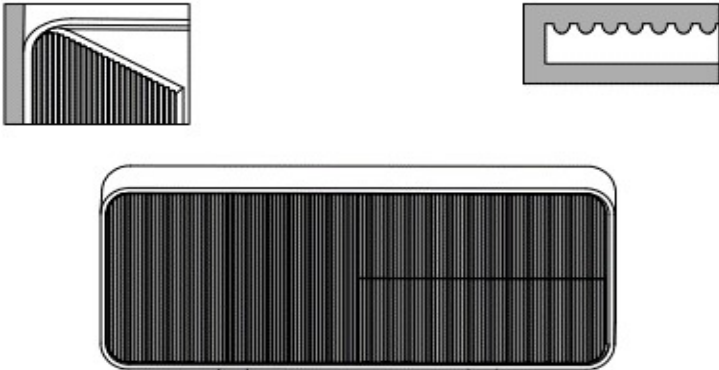

COMPASS

STANDARD VENEER

SCULPTED OPTIONS

FLUME

SIERRA

DESCRIPTION	MODEL	STANDARD VENEER	CONTRASTING SURROUND	SCULPTED FACE UPCHARGE	FINISHED BACK UPCHARGE	WIDTH	DEPTH	HEIGHT
Console with glass shelf	GL CL601530	9539	10016	--	477	60	15	30
	GL CL721530	9644	10126	--	482	72	15	30

Credenza closed storage center glass shelf	GL CCR9020BCSBC	17681	15992	5304	884	90	20	30
	GL CCR10820BCSBC	19369	20337	5811	968	108	20	30

	GL CCR12020BCSBC	20228	21240	6068	1011	120	20	30
	GL CCR14420BCSBC	21380	22449	6414	1069	144	20	30

*** No upcharge for wood shelf option. ***

NOTE

FINISHES

For a complete list of finishes
please go to www.deccacontract.com

Dimensions are in inches and are approximate.
Contact Customer Service if dimensions are critical.

NOTE

FINISHES

For a complete list of finishes
 please go to www.deccacontract.com

Contact Customer Service if dimensions are critical.

* Indicates model illustrated by line drawing.

COMPASS

DESCRIPTION	MODEL	STANDARD VENEER	CONTRASTING SURROUND	SCULPTED FACE UPCHARGE	FINISHED BACK UPCHARGE	WIDTH	DEPTH	HEIGHT
Credenza closed storage trash bin left	GL CCR7220BC	17931	18827	5379	897	72	20	30
	GL CCR8420BC	18094	18999	5428	905	84	20	30
	GL CCR9020BC	18257	19170	5477	913	90	20	30
	GL CCR10820BC	20587	21616	6176	1029	108	20	30
	GL CCR12020BC	20750	21787	6225	1037	120	20	30
	GL CCR14420BC	23244	24406	6973	1162	144	20	30