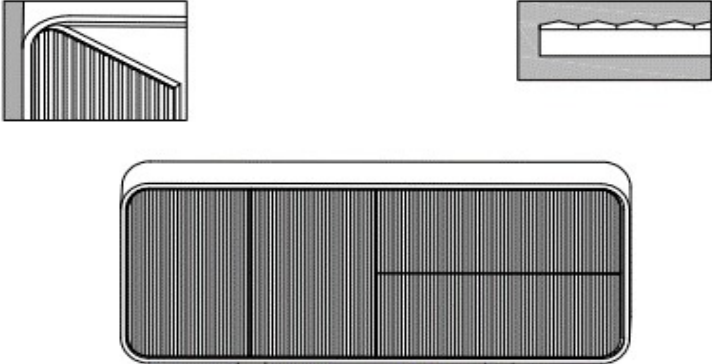

COMPASS

STANDARD VENEER

SCULPTED OPTIONS

FLUME

SIERRA

DESCRIPTION	MODEL	STANDARD VENEER	CONTRASTING SURROUND	SCULPTED FACE UPCHARGE	FINISHED BACK UPCHARGE	WIDTH	DEPTH	HEIGHT
Console with glass shelf	GL CL601530	9539	10016	--	477	60	15	30
	GL CL721530	9644	10126	--	482	72	15	30

Credenza closed storage center glass shelf	GL CCR9020BCSBC	17681	15992	5304	884	90	20	30
	GL CCR10820BCSBC	19369	20337	5811	968	108	20	30

	GL CCR12020BCSBC	20228	21240	6068	1011	120	20	30
	GL CCR14420BCSBC	21380	22449	6414	1069	144	20	30

*** No upcharge for wood shelf option. ***

NOTE

FINISHES

For a complete list of finishes
please go to www.deccacontract.com

Dimensions are in inches and are approximate.
Contact Customer Service if dimensions are critical.

NOTE

FINISHES

For a complete list of finishes
 please go to www.deccacontract.com

Contact Customer Service if dimensions are critical.

* Indicates model illustrated by line drawing.

COMPASS

DESCRIPTION	MODEL	STANDARD VENEER	CONTRASTING SURROUND	SCULPTED FACE UPCHARGE	FINISHED BACK UPCHARGE	WIDTH	DEPTH	HEIGHT
Credenza closed storage trash bin left	GL CCR7220BC	17931	18827	5379	897	72	20	30
	GL CCR8420BC	18094	18999	5428	905	84	20	30
	GL CCR9020BC	18257	19170	5477	913	90	20	30
	GL CCR10820BC	20587	21616	6176	1029	108	20	30
	GL CCR12020BC	20750	21787	6225	1037	120	20	30
	GL CCR14420BC	23244	24406	6973	1162	144	20	30