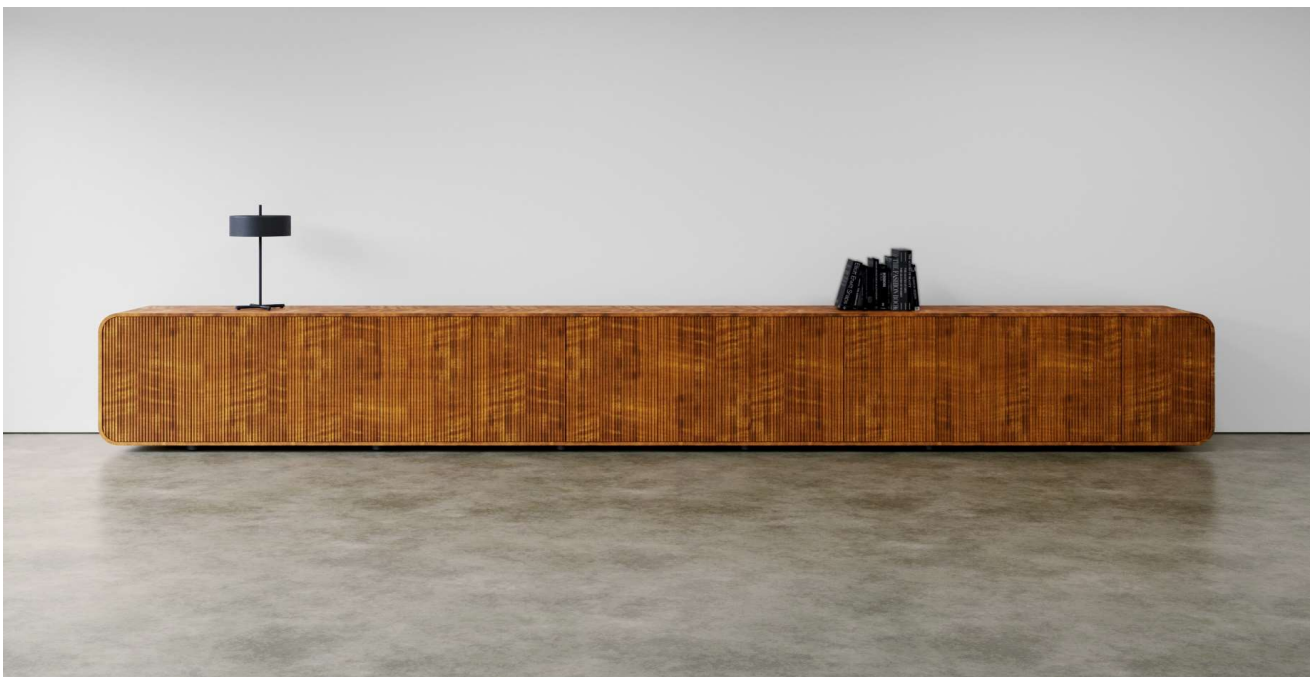

COMPASS

STANDARD VENEER

SCULPTED OPTIONS

FLUME

SIERRA

DESCRIPTION	MODEL	STANDARD VENEER	CONTRASTING SURROUND	SCULPTED FACE UPCHARGE	FINISHED BACK UPCHARGE	WIDTH	DEPTH	HEIGHT
Console with glass shelf	GL CL601530	9539	10016	--	477	60	15	30
	GL CL721530	9644	10126	--	482	72	15	30

Credenza closed storage center glass shelf	GL CCR9020BCSBC	17681	15992	5304	884	90	20	30
	GL CCR10820BCSBC	19369	20337	5811	968	108	20	30

	GL CCR12020BCSBC	20228	21240	6068	1011	120	20	30
	GL CCR14420BCSBC	21380	22449	6414	1069	144	20	30