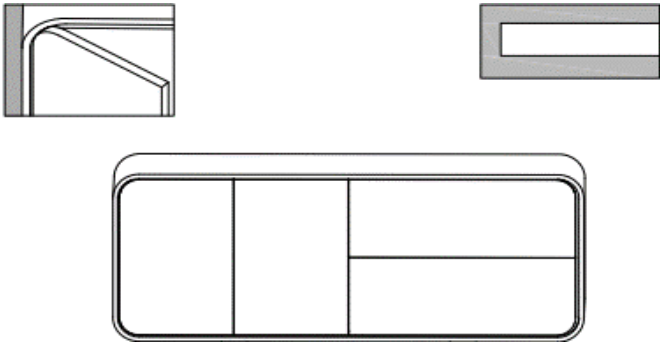

COMPASS

STANDARD VENEER

SCULPTED OPTIONS

FLUME

SIERRA

DESCRIPTION	MODEL	STANDARD VENEER	CONTRASTING SURROUND	SCULPTED FACE UPCHARGE	FINISHED BACK UPCHARGE	WIDTH	DEPTH	HEIGHT
Console with glass shelf	GL CL601530	10517	11043	--	526	60	15	30
	GL CL721530	10632	11164	--	532	72	15	30

Credenza closed storage center glass shelf	GL CCR9020BCSBC	19494	15992	5848	975	90	20	30
	GL CCR10820BCSBC	21354	22422	6406	1068	108	20	30

	GL CCR12020BCSBC	22302	23417	6691	1115	120	20	30
	GL CCR14420BCSBC	23572	24751	7072	1179	144	20	30

*** No upcharge for wood shelf option. ***

NOTE

FINISHES

For a complete list of finishes
please go to www.deccacontract.com

Dimensions are in inches and are approximate.
Contact Customer Service if dimensions are critical.

* Indicates model illustrated by line drawing.

DESCRIPTION	MODEL	STANDARD VENEER	CONTRASTING SURROUND	SCULPTED FACE UPCHARGE	FINISHED BACK UPCHARGE	WIDTH	DEPTH	HEIGHT
Credenza door cabinet lateral file	GL CCR7220BCLT	20971	22020	6291	1049	72	20	30
								
Credenza closed storage center lateral file	GL CCR9020BCLTBC	23539	24716	7062	1177	90	20	30
	GL CCR10820BCLTBC	25294	26558	7588	1265	108	20	30
								
	GL CCR12020BCLTBC	26496	27821	7949	1325	120	20	30
	GL CCR14420BCLTBC	29245	30708	8774	1462	144	20	30