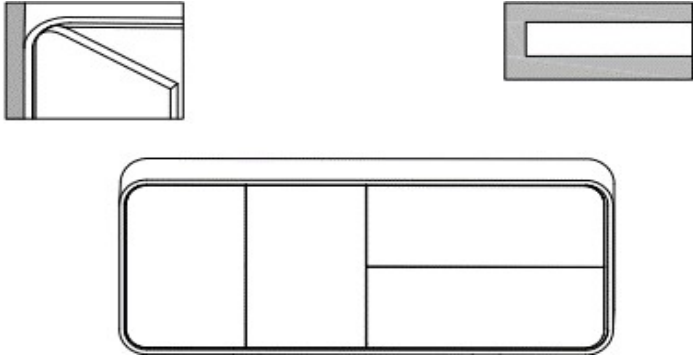

COMPASS

STANDARD VENEER

SCULPTED OPTIONS

FLUME

SIERRA

DESCRIPTION	MODEL	STANDARD VENEER	CONTRASTING SURROUND	SCULPTED FACE UPCHARGE	FINISHED BACK UPCHARGE	WIDTH	DEPTH	HEIGHT
Console with glass shelf	GL CL601530	9539	10016	--	477	60	15	30
	GL CL721530	9644	10126	--	482	72	15	30

Credenza closed storage center glass shelf	GL CCR9020BCSBC	17681	15992	5304	884	90	20	30
	GL CCR10820BCSBC	19369	20337	5811	968	108	20	30

	GL CCR12020BCSBC	20228	21240	6068	1011	120	20	30
	GL CCR14420BCSBC	21380	22449	6414	1069	144	20	30

*** No upcharge for wood shelf option. ***

NOTE

FINISHES

For a complete list of finishes
please go to www.deccacontract.com

Dimensions are in inches and are approximate.
Contact Customer Service if dimensions are critical.

* Indicates model illustrated by line drawing.

DESCRIPTION	MODEL	STANDARD VENEER	CONTRASTING SURROUND	SCULPTED FACE UPCHARGE	FINISHED BACK UPCHARGE	WIDTH	DEPTH	HEIGHT
Credenza door cabinet lateral file 	GL CCR7220BCLT	19022	19973	5707	951	72	20	30
Credenza closed storage center lateral file 	GL CCR9020BCLTBC	21351	22418	6405	1068	90	20	30
	GL CCR10820BCLTBC	22942	24089	6883	1147	108	20	30
	GL CCR12020BCLTBC	24033	25235	7210	1202	120	20	30
	GL CCR14420BCLTBC	26527	27853	7958	1326	144	20	30