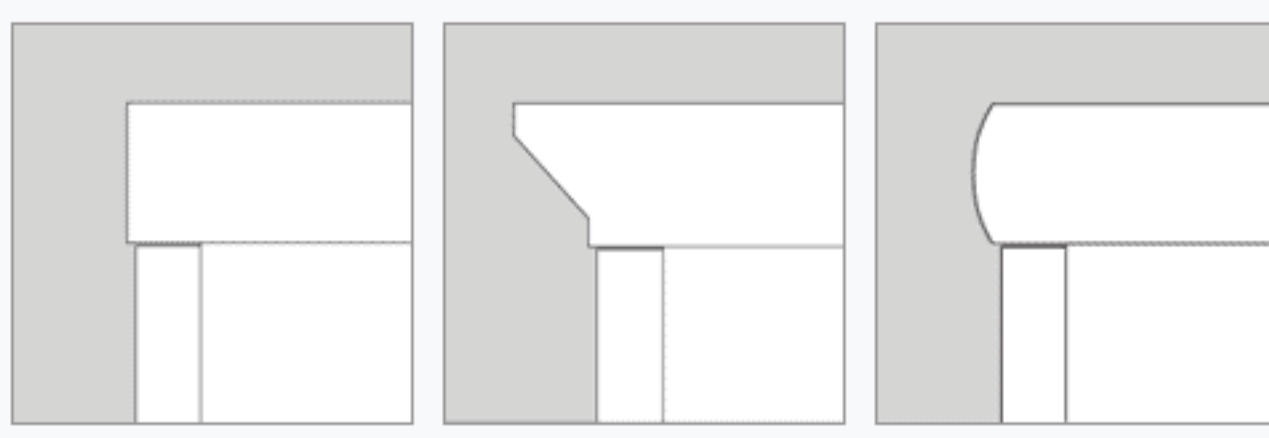

Edges
1.5" Thick

Square Edge 23

Knife Edge 20

Arc Edge 18