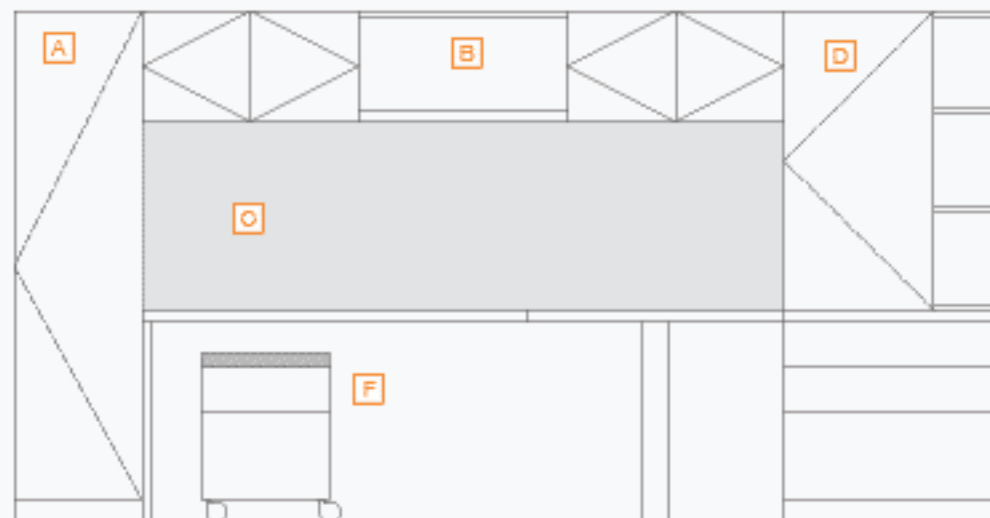

Single Height

72 High

- A** Freestanding Storage Tower
- B** Cabinet Mount Overhead
- C** Magnetic Tack Panel
- D** Desktop Storage Cabinet
- F** Mobile Pedestal

Double Height

85 High

- A** Freestanding Storage Tower
- B** Hutch Cabinet
- C** Desktop Paper Manager
- D** Desktop Storage Cabinet
- F** Accessible Knee Space Panel

Edges
1.5" Thick

Square Edge 23

Knife Edge 20

Arc Edge 18

Pulls

DX WP Pull
Continuous Along Top of
Door/Drawer Face

DX RP Pull
Length Varies
Scaled to Door/Drawer Face

DX FP Pull
Length Varies
LH & RH Orientation Available

DX BP Pull
Single on 19 w/ Pedestals
Double on 30/36 w/ Pedestals

Pedestals
18" Width
24" Depth

HD FF BBF Open/F Mobile End Panel RH End Panel LH

Pedestals
30" and 36" Widths
24" Depth

HD HD/Open FF BBF Open/F Open

Overheads
72" H Planning

Open Open Center Hinged Door

Overheads
85" H Planning

Open Open Center Hinged Door Split Hinged Door/Open

Hutches
72" H Planning

Open Open Center Hinged Door

Hutches
85" H Planning

Open Open Center Hinged Door* Split Hinged Door/Open