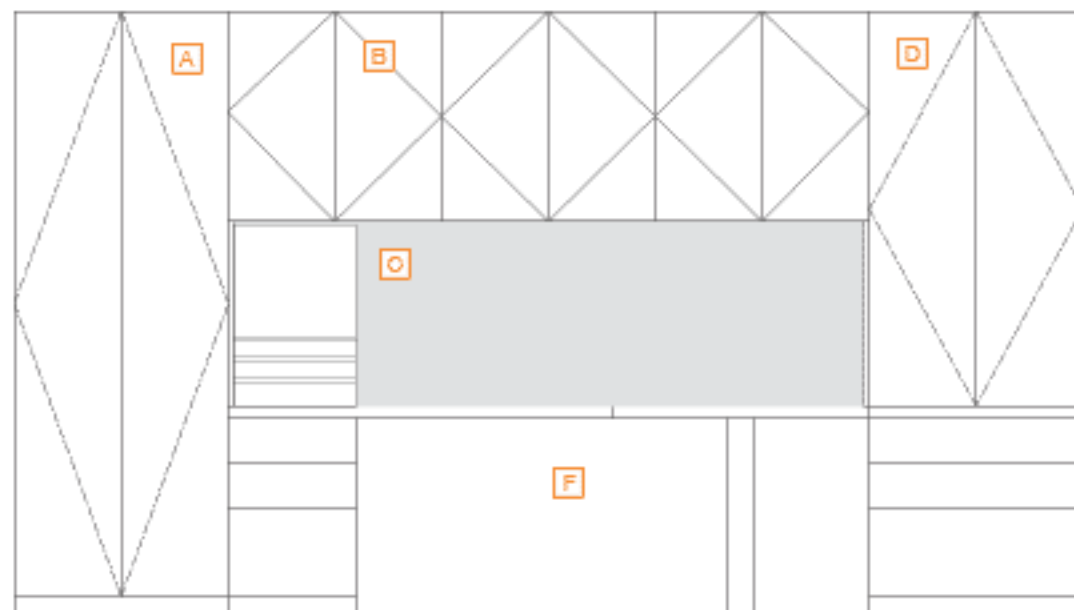

Single Height

72 High

- A** Freestanding Storage Tower
- B** Cabinet Mount Overhead
- C** Magnetic Tack Panel
- D** Desktop Storage Cabinet
- F** Mobile Pedestal

Double Height

85 High

- A** Freestanding Storage Tower
- B** Hutch Cabinet
- C** Desktop Paper Manager
- D** Desktop Storage Cabinet
- F** Accessible Knee Space Panel

Edges
1.5" Thick

Square Edge 23

Knife Edge 20

Arc Edge 18

Pulls

DX WP Pull
Continuous Along Top of
Door/Drawer Face

DX RP Pull
Length Varies
Scaled to Door/Drawer Face

DX FP Pull
Length Varies
LH & RH Orientation Available

DX BP Pull
Single on 19 w/ Pedestals
Double on 30/36 w/ Pedestals

Pedestals
18" Width
24" Depth

HD FF BBF Open/F Mobile End Panel RH End Panel LH

Pedestals
30" and 36" Widths
24" Depth

HD HD/Open FF BBF Open/F Open

Overheads
72" H Planning

Open Open Center Hinged Door

Overheads
85" H Planning

Open Open Center Hinged Door Split Hinged Door/Open

Hutches
72" H Planning

Open Open Center Hinged Door

Hutches
85" H Planning

Open Open Center Hinged Door* Split Hinged Door/Open