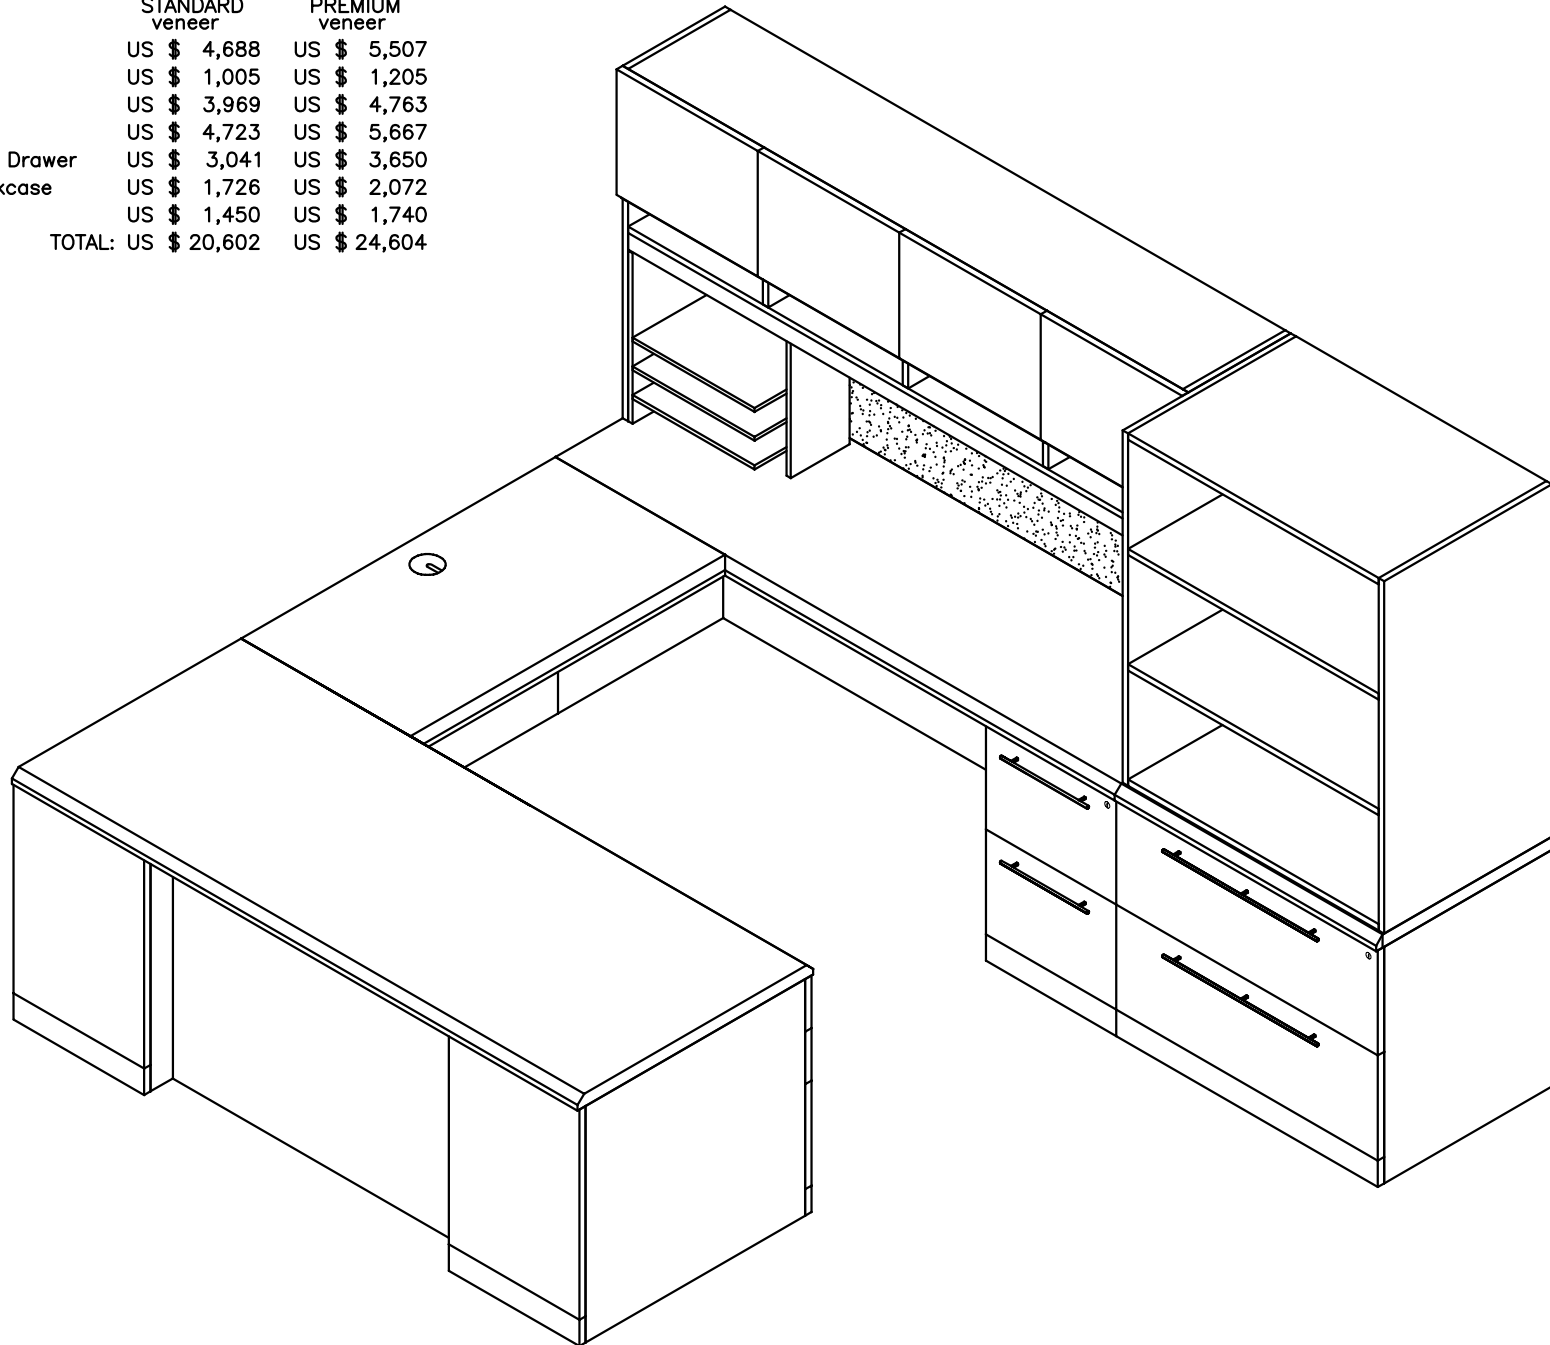

# INDEX

Model:

	STANDARD veneer	PREMIUM veneer
DX S7836LBCRO Desk	US \$ 4,688	US \$ 5,507
DX B4224 Bridge	US \$ 1,005	US \$ 1,205
DX CR7824MRF Credenza	US \$ 3,969	US \$ 4,763
DX H781542DP Hutch	US \$ 4,723	US \$ 5,667
DX LT362430 Lateral File Drawer	US \$ 3,041	US \$ 3,650
DX US362442 Upper Bookcase	US \$ 1,726	US \$ 2,072
DX PABLA Paper Manager	US \$ 1,450	US \$ 1,740
TOTAL:	US \$ 20,602	US \$ 24,604