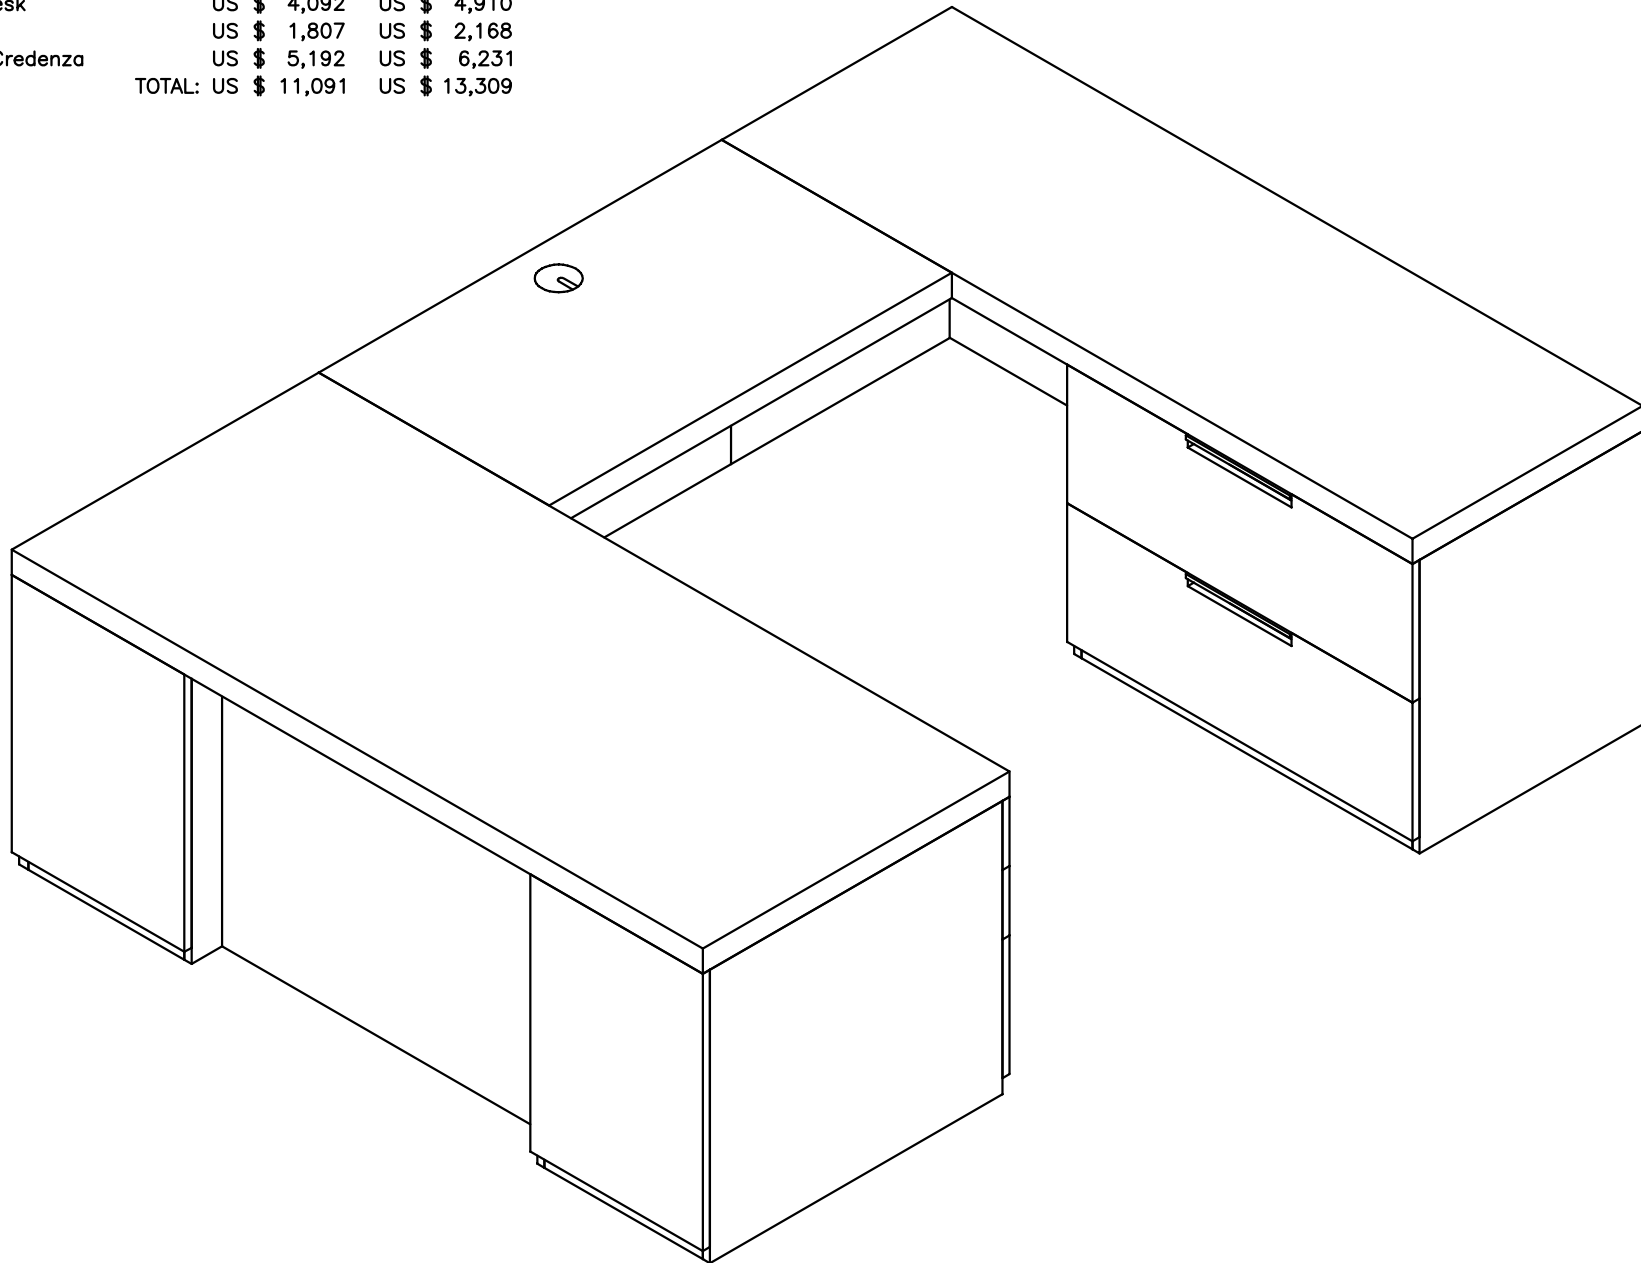

BASIS

Model:

BA S7236LBRO Desk

BA B4224 Bridge

BA CR7224MRLT Credenza

STANDARD
vener

US $ 4,092

US $ 1,807

US $ 5,192

TOTAL: US $ 11,091

PREMIUM
vener

US $ 4,910

US $ 2,168

US $ 6,231

US $ 13,309

DECCA