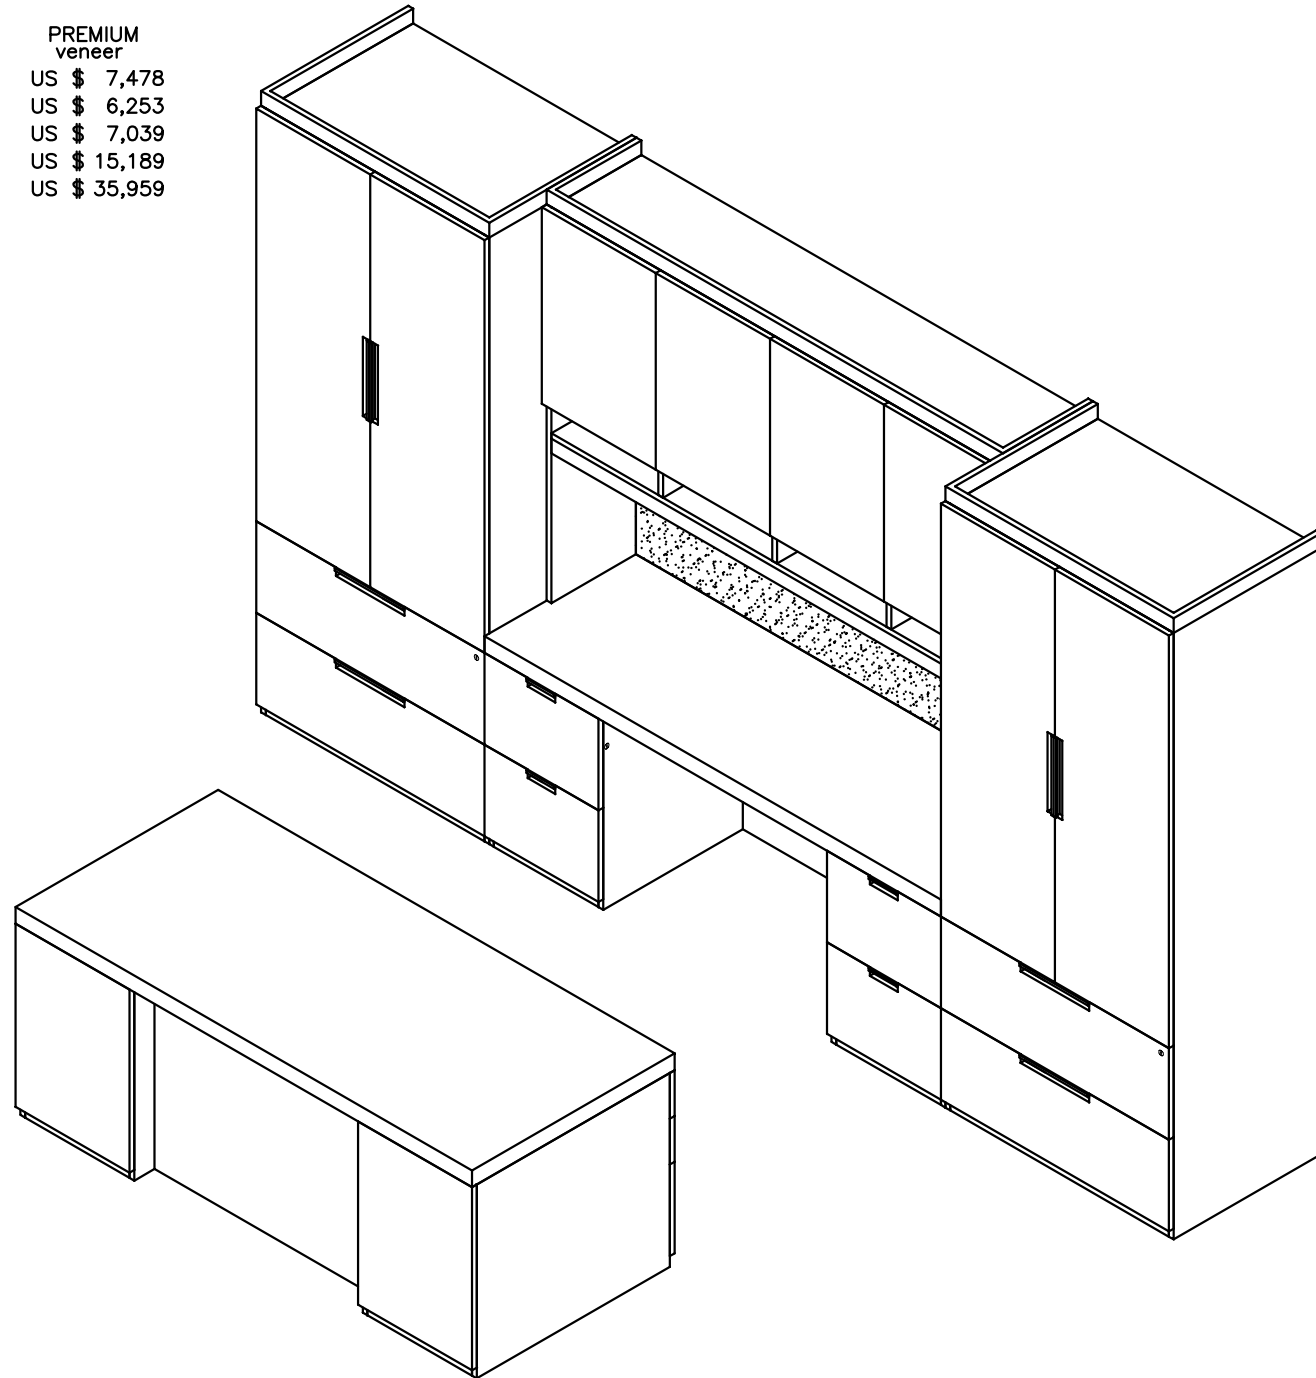

BASIS

Model:

BA D7236LBCRF Desk

STANDARD
veneer

US $ 6,335

PREMIUM
veneer

US $ 7,478

BA KCR7224MLFRF Credenza

US $ 5,210

US $ 6,253

BA H721558DP Hutch

US $ 5,866

US $ 7,039

BA 7H3624UBCBLTx2 High Storage

US $ 12,659

US $ 15,189

TOTAL: US $ 30,070

US $ 35,959

DECCA