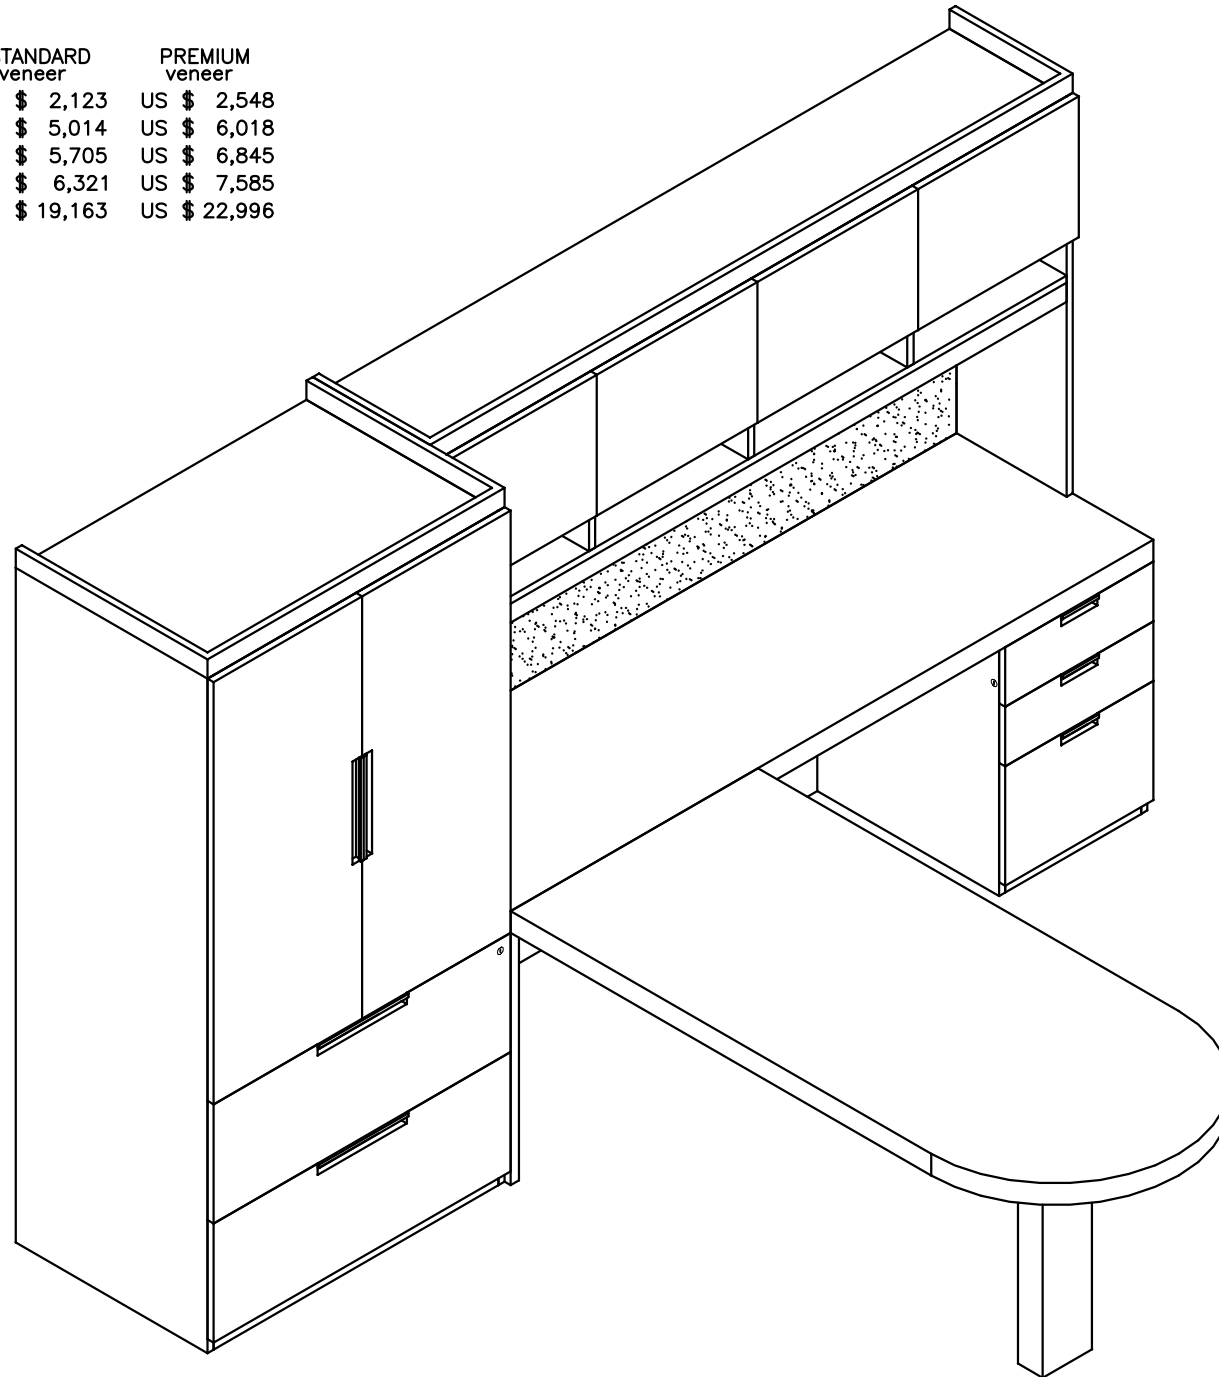

BASIS

Model:

BA DR6630W 'D' Return

BA CR7824MRB Credenza

BA H781546DP Hutch

BA 6H3624UBCBLT High Storage

STANDARD
veneer

US $ 2,123

US $ 5,014

US $ 5,705

US $ 6,321

TOTAL: US $ 19,163

PREMIUM
veneer

US $ 2,548

US $ 6,018

US $ 6,845

US $ 7,585

US $ 22,996

DECCA