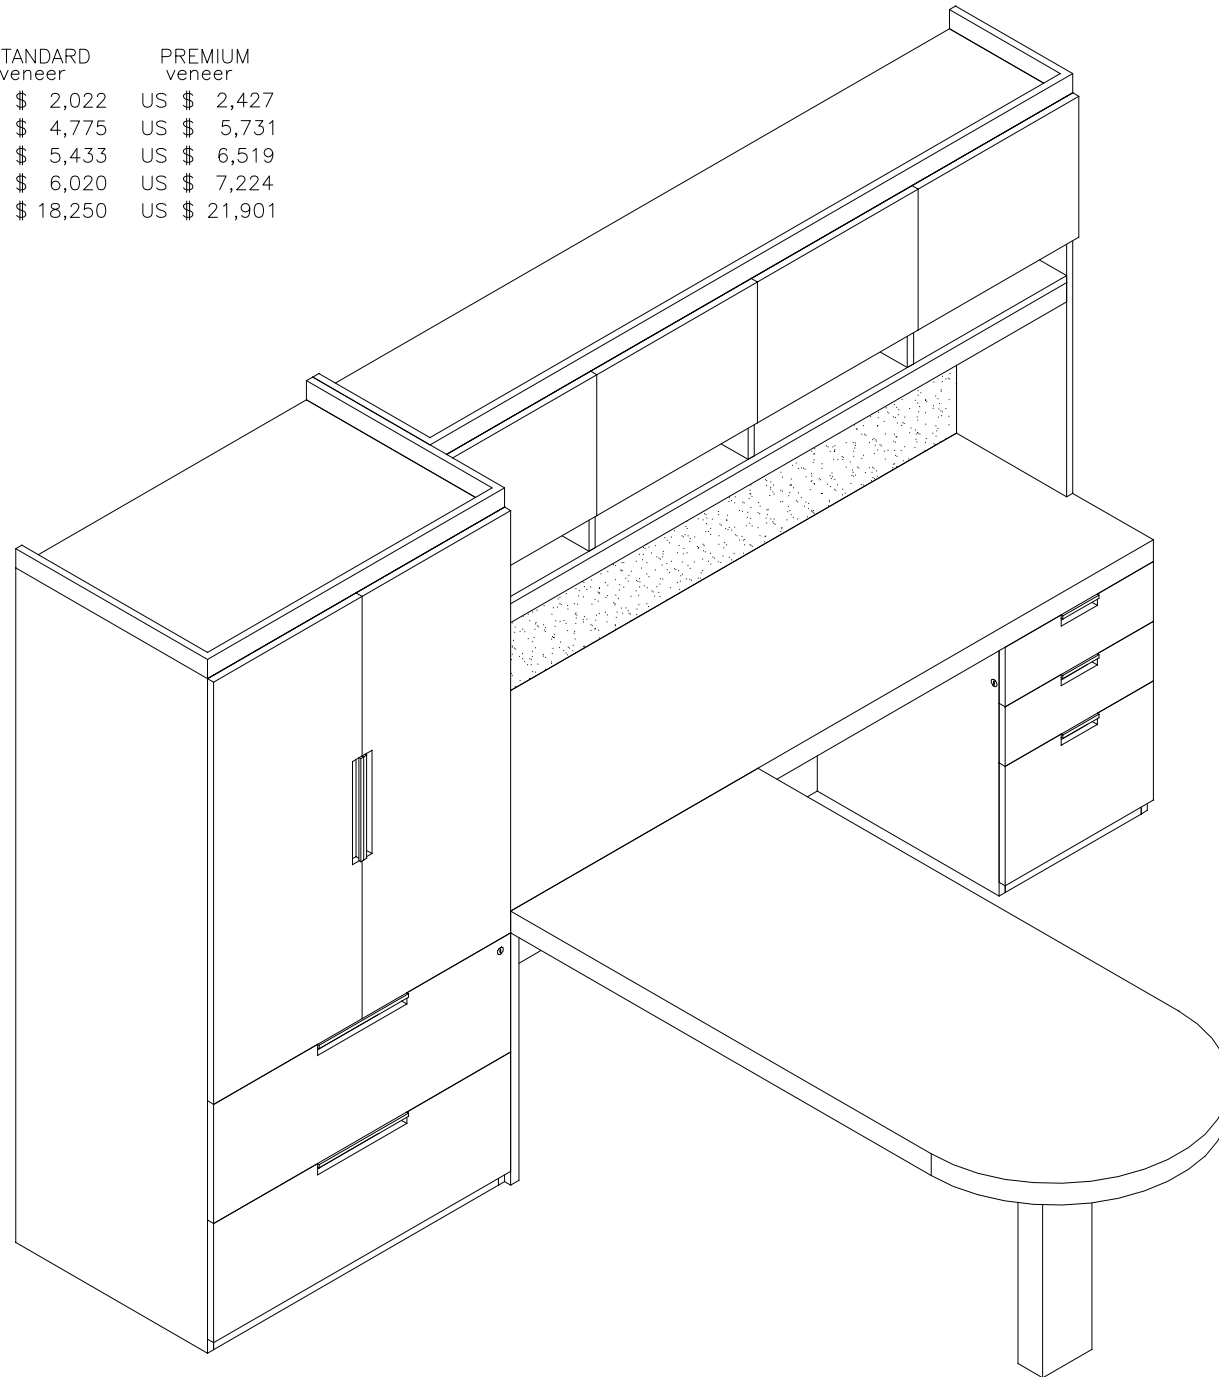

BASIS

Model:

BA DR6630W 'D' Return

BA CR7824MRB Credenza

BA H781546DP Hutch

BA 6H3624UBCBLT High Storage

STANDARD
veneer

US $ 2,022

US $ 4,775

US $ 5,433

US $ 6,020

TOTAL: US $ 18,250

PREMIUM
veneer

US $ 2,427

US $ 5,731

US $ 6,519

US $ 7,224

US $ 21,901

DECCA