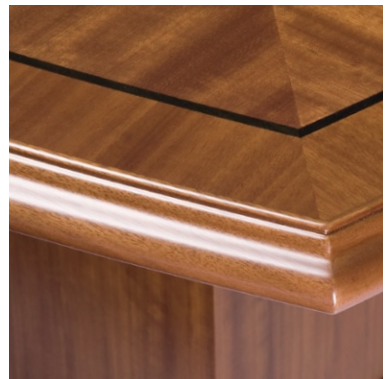

DECCA

CONFERENCE

PALLADIA CLASSIC

Oval Table, 60 x 120 in Figured Anigre with satin black inlay, Oval bases of Figured Anigre with integrated access doors, Decca PowerPoint™ units.

Credenza, 18 x 90 in Figured Anigre, Quartered Figured mitered borders along door faces, PD2A pulls in Polished Chrome.

Cover: Bowed Square Table, 60 x 60 in Quartered Block Mottle Makore in RB Reverse Box veneer layup with Satin Black inlay, Square base of Quartered Block Mottle Makore.

www.deccacontract.com