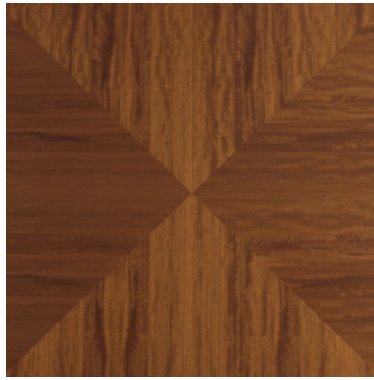

DECCA

CONFERENCE

PALLADIA CLASSIC

Oval Table, 60 x 120 in Figured Anigre with satin black inlay, Oval bases of Figured Anigre with integrated access doors, Decca PowerPoint™ units.

Credenza, 18 x 90 in Figured Anigre, Quartered Figured mitered borders along door faces, PD2A pulls in Polished Chrome.

Cover: Bowed Square Table, 60 x 60 in Quartered Block Mottle Makore in RB Reverse Box veneer layup with Satin Black inlay, Square base of Quartered Block Mottle Makore.

www.deccacontract.com