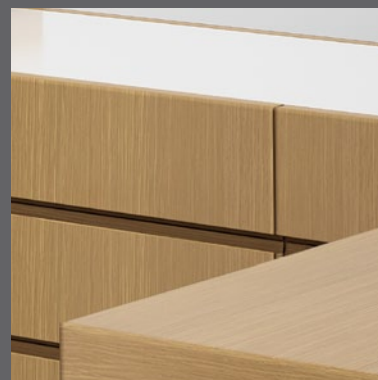

DECCA

Kane
PORTFOLIO

Kane Portfolio is designed to create adaptable, integrated workspaces that function beautifully in today's office. Classic non-handed components allow for a choice of worksurface and storage configurations, a level of flexibility that is further enhanced by a unique independent worktable that does not rely on a pedestal or credenza for support. Overlapping surfaces and multi-use components address the constraints of smaller spaces. A unique raceway system delivers power and communications to the worksurface, without compromising flexibility, ease of installation or the clean aesthetic of the collection. Kane Portfolio exemplifies Decca's reputation for superior design, craft and quality.

Office configuration consisting of 15 Deep Freestanding Tower, 24 Deep Credenza, High Hutch with natural cork tack panel, 25 High Storage Credenza with solid surface inset top and 30 Deep Table Desk, shown in rift cut Oak.

Shared Office configuration consisting of 30 Deep Peninsula, 30 Deep Credenza, High Hutch with black cork tack panel, 24 Deep Freestanding Tower, shown in quartered non-figured Walnut.

Office configuration consisting of 24 Deep Returns, 30 Deep Peninsula, Wall Hung Overhead Cabinets and 19 High Storage Credenza, shown in optional Wenge veneer.

Office configuration consisting of 30 Deep Table Desk, 19 High Storage Credenzas with optional leather cushions and accessory tray, shown in quarter cut non-figured Walnut.

www.deccacontract.com