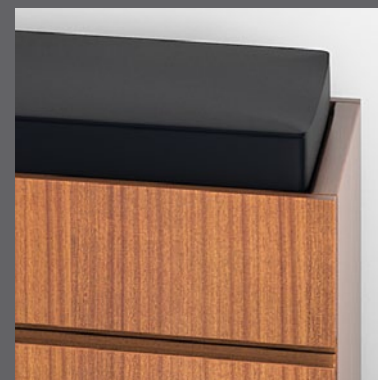

DECCA

Kane
PORTFOLIO

Kane Portfolio is designed to create adaptable, integrated workspaces that function beautifully in today's office. Classic non-handed components allow for a choice of worksurface and storage configurations, a level of flexibility that is further enhanced by a unique independent worktable that does not rely on a pedestal or credenza for support. Overlapping surfaces and multi-use components address the constraints of smaller spaces. A unique raceway system delivers power and communications to the worksurface, without compromising flexibility, ease of installation or the clean aesthetic of the collection. Kane Portfolio exemplifies Decca's reputation for superior design, craft and quality.

Office configuration consisting of 15 Deep Freestanding Tower, 24 Deep Credenza, High Hutch with natural cork tack panel, 25 High Storage Credenza with solid surface inset top and 30 Deep Table Desk, shown in rift cut Oak.

Shared Office configuration consisting of 30 Deep Peninsula, 30 Deep Credenza, High Hutch with black cork tack panel, 24 Deep Freestanding Tower, shown in quartered non-figured Walnut.

Office configuration consisting of 24 Deep Returns, 30 Deep Peninsula, Wall Hung Overhead Cabinets and 19 High Storage Credenza, shown in optional Wenge veneer.

Office configuration consisting of 30 Deep Table Desk, 19 High Storage Credenzas with optional leather cushions and accessory tray, shown in quarter cut non-figured Walnut.

www.deccacontract.com