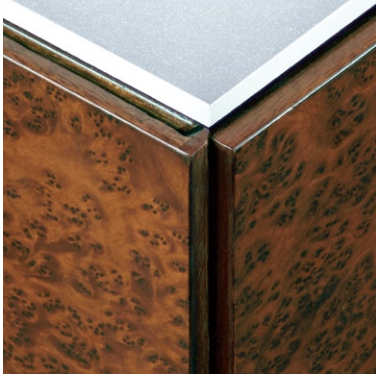

www.deccacontract.com