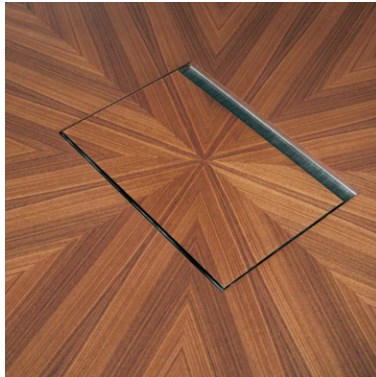

www.deccacontract.com