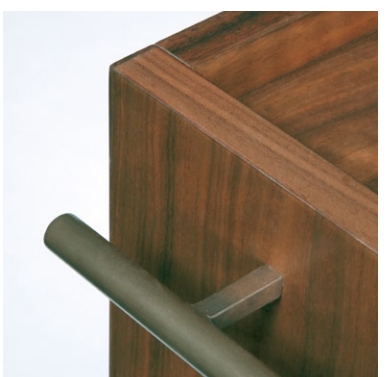

www.deccacontract.com